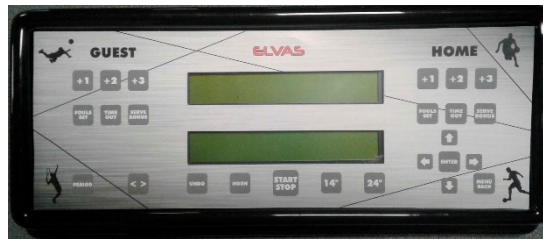

Console Multisport ADV060

Technical Features

Multisport Membrane Keyboard Console:

- Multisport control console, equipped with:
- Multisport Membrane keyboard
- 2 LCD 20x2 caratteri, for the display of data on the scoreboards
- RS485 port for output to broadcasting
- Backup battery for game data
- Power supply 12V, with external power supply 220V(110v)/12V
- Communication by cable or radio 868 MHz
- Indoor use